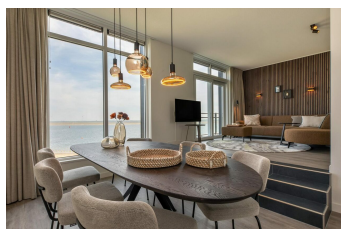

KrabbenkreekOase Sint-Annaland

Luxury apartment, 2 balconies, view of the Oosterschelde

Ferienunterkünfte
Vakantiewoningen
Holiday Homes

www.peoos.eu

Comfortable Apartment on the Oosterschelde

Discover a spacious apartment in a unique location directly on the Oosterschelde. With abundant light and air, four sliding doors, and a large south-facing balcony, this apartment offers breathtaking views over the Krabbenkreek. Modern Amenities and Luxury Interior

The interior exudes tranquility and comfort, featuring modern furniture and a bright, airy layout. This tastefully decorated apartment is a sanctuary of peace, where you can indulge in endless views of the Oosterschelde National Park and its stunning skies and colors.

Spacious Living Area and Fully Equipped Kitchen

The living room and dining area are situated on the beach side of the property with views overlooking the Oosterschelde and the beach of Sint-Annaland. The spacious, generous oval dining table accommodates six people, perfect for cozy dinners with family or friends.

KrabbenkreekOase Sint-Annaland

Luxury apartment, 2 balconies, view of the Oosterschelde

Ferienunterkünfte
Vakantiewoningen
Holiday Homes

www.peoos.eu

cycling, and watersports such as sailing and kitesurfing.