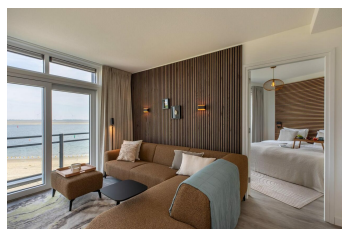

KrabbenkreekOase Sint-Annaland

Luxury apartment, 2 balconies, view of the Oosterschelde

Ferienunterkünfte
Vakantiewoningen
Holiday Homes

www.peoos.eu

Comfortable Apartment on the Oosterschelde

Discover a spacious apartment in a unique location directly on the Oosterschelde. With abundant light and air, four sliding doors, and a large south-facing balcony, this apartment offers breathtaking views over the Krabbenkreek. Modern Amenities and Luxury Interior

The interior exudes tranquility and comfort, featuring modern furniture and a bright, airy layout. This tastefully decorated apartment is a sanctuary of peace, where you can indulge in endless views of the Oosterschelde National Park and its stunning skies and colors.

Spacious Living Area and Fully Equipped Kitchen

The living room and dining area are situated on the beach side of the property with views overlooking the Oosterschelde and the beach of Sint-Annaland. The spacious, generous oval dining table accommodates six people, perfect for cozy dinners with family or friends.

KrabbenkreekOase Sint-Annaland

Luxury apartment, 2 balconies, view of the Oosterschelde

Ferienunterkünfte
Vakantiewoningen
Holiday Homes

www.peoos.eu

cycling, and watersports such as sailing and kitesurfing.