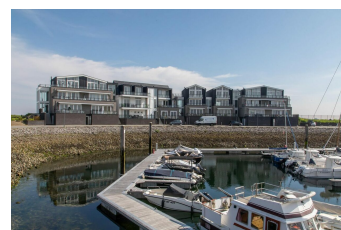

KrabbenkreekOase Sint-Annaland

Luxury apartment, 2 balconies, view of the Oosterschelde

Ferienunterkünfte
Vakantiewoningen
Holiday Homes

www.peoos.eu

Comfortable Apartment on the Oosterschelde

Discover a spacious apartment in a unique location directly on the Oosterschelde. With abundant light and air, four sliding doors, and a large south-facing balcony, this apartment offers breathtaking views over the Krabbenkreek. Modern Amenities and Luxury Interior

The interior exudes tranquility and comfort, featuring modern furniture and a bright, airy layout. This tastefully decorated apartment is a sanctuary of peace, where you can indulge in endless views of the Oosterschelde National Park and its stunning skies and colors.

Spacious Living Area and Fully Equipped Kitchen

The living room and dining area are situated on the beach side of the property with views overlooking the Oosterschelde and the beach of Sint-Annaland. The spacious, generous oval dining table accommodates six people, perfect for cozy dinners with family or friends.

KrabbenkreekOase Sint-Annaland

Luxury apartment, 2 balconies, view of the Oosterschelde

Ferienunterkünfte
Vakantiewoningen
Holiday Homes

www.peoos.eu

cycling, and watersports such as sailing and kitesurfing.