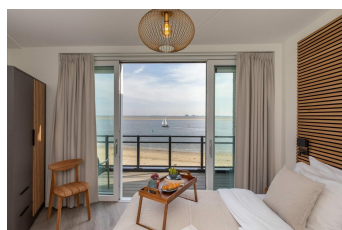

KrabbenkreekOase Sint-Annaland

Luxury apartment, 2 balconies, view of the Oosterschelde

Ferienunterkünfte
Vakantiewoningen
Holiday Homes

www.peoos.eu

Comfortable Apartment on the Oosterschelde

Discover a spacious apartment in a unique location directly on the Oosterschelde. With abundant light and air, four sliding doors, and a large south-facing balcony, this apartment offers breathtaking views over the Krabbenkreek. Modern Amenities and Luxury Interior

The interior exudes tranquility and comfort, featuring modern furniture and a bright, airy layout. This tastefully decorated apartment is a sanctuary of peace, where you can indulge in endless views of the Oosterschelde National Park and its stunning skies and colors.

Spacious Living Area and Fully Equipped Kitchen

The living room and dining area are situated on the beach side of the property with views overlooking the Oosterschelde and the beach of Sint-Annaland. The spacious, generous oval dining table accommodates six people, perfect for cozy dinners with family or friends.

KrabbenkreekOase Sint-Annaland

Luxury apartment, 2 balconies, view of the Oosterschelde

Ferienunterkünfte
Vakantiewoningen
Holiday Homes

www.peoos.eu

cycling, and watersports such as sailing and kitesurfing.