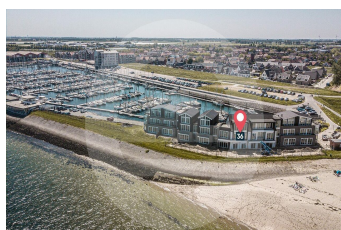

KrabbenkreekOase Sint-Annaland

Luxury apartment, 2 balconies, view of the Oosterschelde

Ferienunterkünfte
Vakantiewoningen
Holiday Homes

www.peoos.eu

Comfortable Apartment on the Oosterschelde

Discover a spacious apartment in a unique location directly on the Oosterschelde. With abundant light and air, four sliding doors, and a large south-facing balcony, this apartment offers breathtaking views over the Krabbenkreek. Modern Amenities and Luxury Interior

Spacious Living Area and Fully Equipped Kitchen

The living room and dining area are situated on the beach side of the property with views overlooking the Oosterschelde and the beach of Sint-Annaland. The spacious, generous oval dining table accommodates six people, perfect for cozy dinners with family or friends.

Ideal Location for Nature and Watersport Enthusiasts

Welcome to Sint-Annaland! This charming village in the municipality of Tholen is renowned for its beautiful nature and historic landmarks. Enjoy the stunning natural surroundings in and around Sint-Annaland, ideal for hiking, [Aktuelle Preise finden sie auf unserer Homepage.](#)

KrabbenkreekOase Sint-Annaland

Luxury apartment, 2 balconies, view of the Oosterschelde

Ferienunterkünfte
Vakantiewoningen
Holiday Homes

www.peoos.eu

cycling, and watersports such as sailing and kitesurfing.