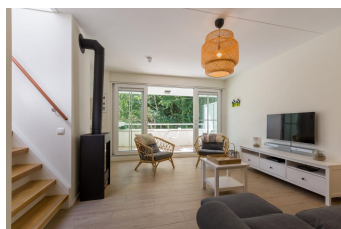

Duinpad K Koudekerke

Luxury apartment with gas fireplace and near the beach

Ferienunterkünfte
Vakantiewoningen
Holiday Homes

www.peoos.eu

Duinhof Dishoek; This brand new luxury and attractive 6-person apartment is uniquely situated at the foot of the Dishoek dune crossing. The apartment is fully equipped for a carefree holiday and is quietly located in the green. In a few minutes (250 meters) you are on the beautiful south beach.