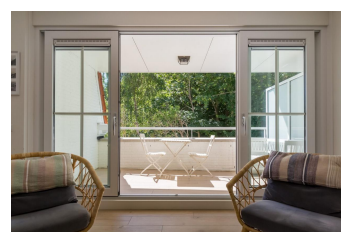

Duinpad K Koudekerke

Luxury apartment with gas fireplace and near the beach

Ferienunterkünfte
Vakantiewoningen
Holiday Homes

www.peoos.eu

Duinhof Dishoek; This brand new luxury and attractive 6-person apartment is uniquely situated at the foot of the Dishoek dune crossing. The apartment is fully equipped for a carefree holiday and is quietly located in the green. In a few minutes (250 meters) you are on the beautiful south beach.