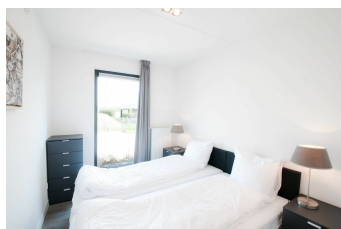

Sedna 12 Tholen

Spacious and luxurious vacation home in the middle of Oosterschelde Nature Park

Ferienunterkünfte
Vakantiewoningen
Holiday Homes

www.peoos.eu

Villa Oesterdam 12 is extremely spacious and therefore extremely suitable for large and/or multiple families. There are six bedrooms, two of which are on the ground floor with comfortable single beds. There is also a bathroom on the ground floor and a bathroom on the first floor. Furthermore, the villa has a cosy living room with an open kitchen, where there is also enough space to eat together. The kitchen is fully equipped with a dishwasher, Nespresso coffee machine, filter coffee machine, kettle and a combi microwave oven. The house has a spacious garden with an open terrace and furniture, so you can enjoy a unique stay outside with the entire group in the middle of Oosterschelde National Park.

Your villa is equipped with all modern conveniences such as free wifi and parking space for 3 cars at the villa. Your stay also includes made beds, kitchen package, towel package and a final cleaning so you don't have to think about anything and can fully relax. Villa Oesterdam 12 is strictly non-smoking and it is possible to place a number of children's beds.