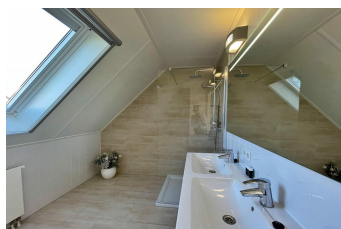

Sedna 12 Tholen

Spacious and luxurious vacation home in the middle of Oosterschelde Nature Park

Ferienunterkünfte
Vakantiewoningen
Holiday Homes

www.peoos.eu

Villa Oesterdam 12 is extremely spacious and therefore extremely suitable for large and/or multiple families. There are six bedrooms, two of which are on the ground floor with comfortable single beds. There is also a bathroom on the ground floor and a bathroom on the first floor. Furthermore, the villa has a cosy living room with an open kitchen, where there is also enough space to eat together. The kitchen is fully equipped with a dishwasher, Nespresso coffee machine, filter coffee machine, kettle and a combi microwave oven. The house has a spacious garden with an open terrace and furniture, so you can enjoy a unique stay outside with the entire group in the middle of Oosterschelde National Park.

Your villa is equipped with all modern conveniences such as free wifi and parking space for 3 cars at the villa. Your stay also includes made beds, kitchen package, towel package and a final cleaning so you don't have to think about anything and can fully relax. Villa Oesterdam 12 is strictly non-smoking and it is possible to place a number of children's beds.