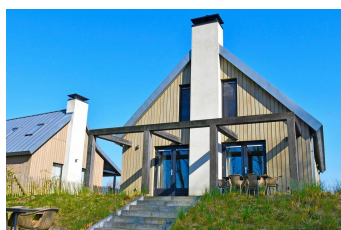

Sedna 12 Tholen

Spacious and luxurious vacation home in the middle of Oosterschelde Nature Park

Ferienunterkünfte
Vakantiewoningen
Holiday Homes

www.peoos.eu

Villa Oesterdam 12 is extremely spacious and therefore extremely suitable for large and/or multiple families. There are six bedrooms, two of which are on the ground floor with comfortable single beds. There is also a bathroom on the ground floor and a bathroom on the first floor. Furthermore, the villa has a cosy living room with an open kitchen, where there is also enough space to eat together. The kitchen is fully equipped with a dishwasher, Nespresso coffee machine, filter coffee machine, kettle and a combi microwave oven. The house has a spacious garden with an open terrace and furniture, so you can enjoy a unique stay outside with the entire group in the middle of Oosterschelde National Park.

Your villa is equipped with all modern conveniences such as free wifi and parking space for 3 cars at the villa. Your stay also includes made beds, kitchen package, towel package and a final cleaning so you don't have to think about anything and can fully relax. Villa Oesterdam 12 is strictly non-smoking and it is possible to place a number of children's beds.